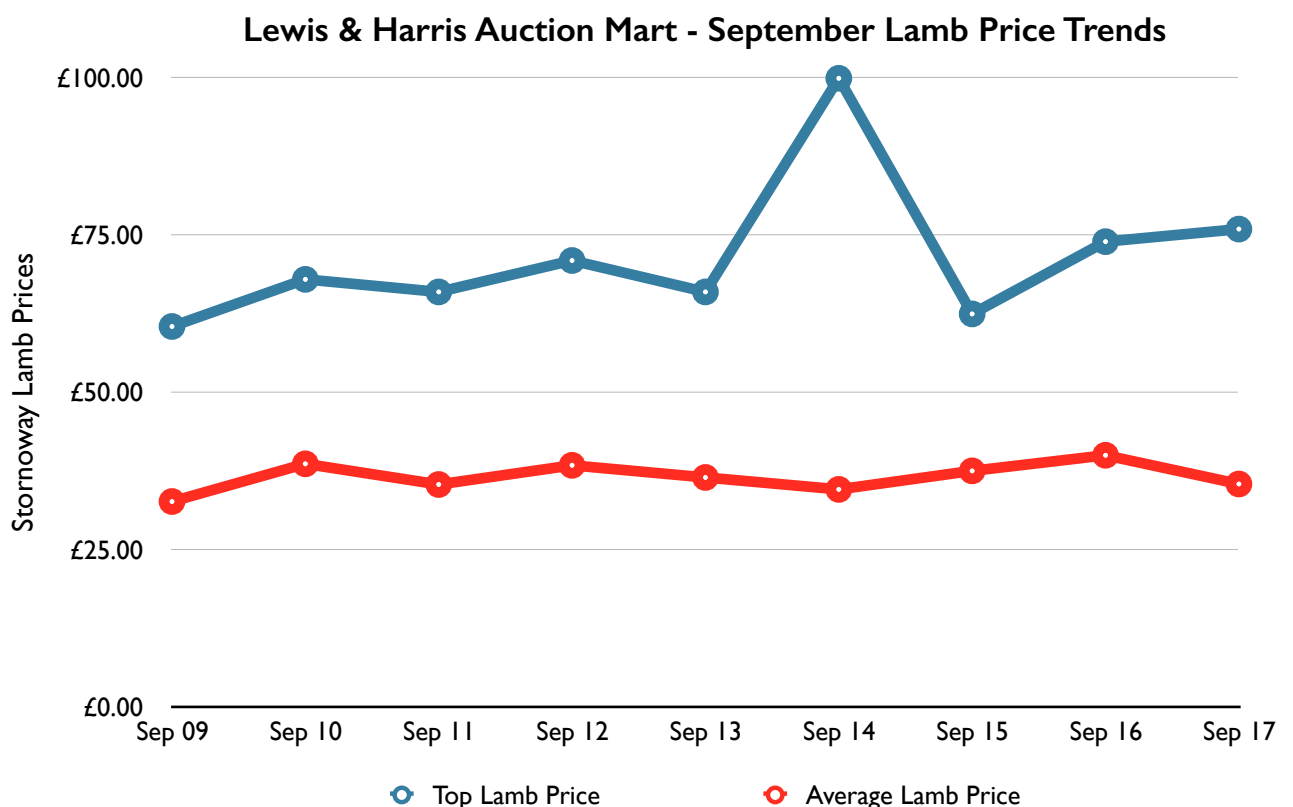

### • INTRODUCTION

Lewis and Harris Auction Mart in Stornoway held their second sale of the 2017 season on Wednesday 13th September.

The sale, saw the auction of 2594 store lambs and 1013 sheep of which 55 were gimmers. A good show of lambs and sheep saw steady demand. Although the top price achieved was in line with last season, the overall average price was down. The sale average for lambs saw a decrease of £4.57 on the same sale last year.

The top lamb price was £76.00 for a pen of mules from 14A West Tarbert. Glimmers peaked at £88.00 for cheviots from 47 Back and other sheep classes reached £66.00 for cheviots, also from 47 Back.

### • SALE COMPARISON AND TRENDS

- **Historic Sale Prices**

	Lambs Sold	Top Lamb Price	Average Lamb Price	Sheep Sold	Top Sheep Price
<b>Sep 2017</b>	2594	£76.00	£35.43	1013	£88.00
<b>Sep 2016</b>	3020	£74.00	£40.00	809	£92.00
<b>Sep 2015</b>	2794	£62.50	£37.52	852	£105.00
<b>Sep 2014</b>	3391	£100.00	£34.57	672	£84.00
<b>Sep 2013</b>	3466	£66.00	£36.47	683	£90.00
<b>Sep 2012</b>	3248	£71.00	£38.40	693	£79.00
<b>Sep 2011</b>	3221	£66.00	£35.35	654	£75.00
<b>Sep 2010</b>	3680	£68.00	£38.64	324	£48.00
<b>Sep 2009</b>	3964	£60.50	£32.64	317	£70.00